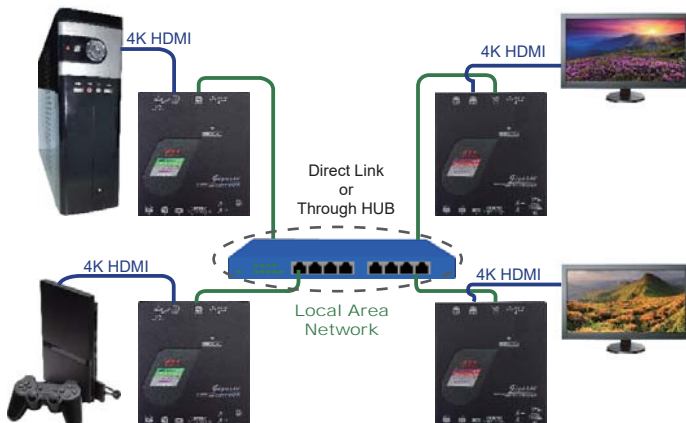

### ► Specifications

	Sender Unit	Receiver Unit
Model	<b>NVKM-42L</b>	<b>NVKM-42R</b>
Input Video I/O	HDMI x 1	N/A
Input Audio I/O	Analog Stereo x 1	Microphone In x1
Output Video I/O	N/A	HDMI x 1
Output Audio I/O	Microphone Out x1	Analog Stereo x 1
Serial Port	RJ12 x 1 (Serial Extension) RJ12 x 1 (Serial Control)	
LEDs Indicators (Power / Connection Status)	x 2	x 2
Video Resolution (max.)	UHD (3840 x 2160) @ 30 Hz Full HD (1920 x 1080)	
Maximum Distance*	**Ethernet-Based Network	
LAN Type	Giga LAN	
System Expandability (max.)	16	Broadcast: 16000
Control Method	Web (LAN), Serial	
Power Supply	DC 48V from Lan Port DC 12V Adaptor ( Optional )	
Weight (g)	500 ~ 550	
H x W x D (mm)	28 x 117 x 130 (Each Unit)	

Note:

\*Power over Ethernet: PoE HUB required for PoE operation Power-Nominal Input: 48VDC; Input Range: 36-57VDC

\*\* 3 levels of Switch Hub can be Daisy-chained for system expansion, and each switch hub can have 100 meters extension.

### ► Features

- Extend 4K HDMI Video Signal over LAN
- 16 Selections on The DIP Rotary Switch Available for Pairing & Easy Installation
- Up to 4 Pairings Can be Transmitted Simultaneously over The Giga LAN Hub (IGMP)
- Each Pairing Can be Broadcasted Up to 1000 Locations (TVs/ Projectors)
- Using Giga LAN System for Low Latency Network and Well-Grouping Management
- Automatic EDID Configuration
- Support HDMI with 2ch. Audio
- HDCP 1.4 Compliant and Blu-Ray Ready
- Compatible with Most of The Popular Screen Resolution, Up to 4K@30Hz System
- HDMI 1.4 Compliant

### Video Wall Function

- Assign Video Sources to Any Monitors of The Video Wall
- Support 2x2, 3x3, 4x4...8x8 Screen Array (Max. 8x8)
- Provide Several Cutting Modes for 1xN (1x2, 1x3...) 2x3, 2x4 for Wide Variety of Applications, Such as Commercial Office Buildings, Exhibition Hall and Interactive Digital Signage